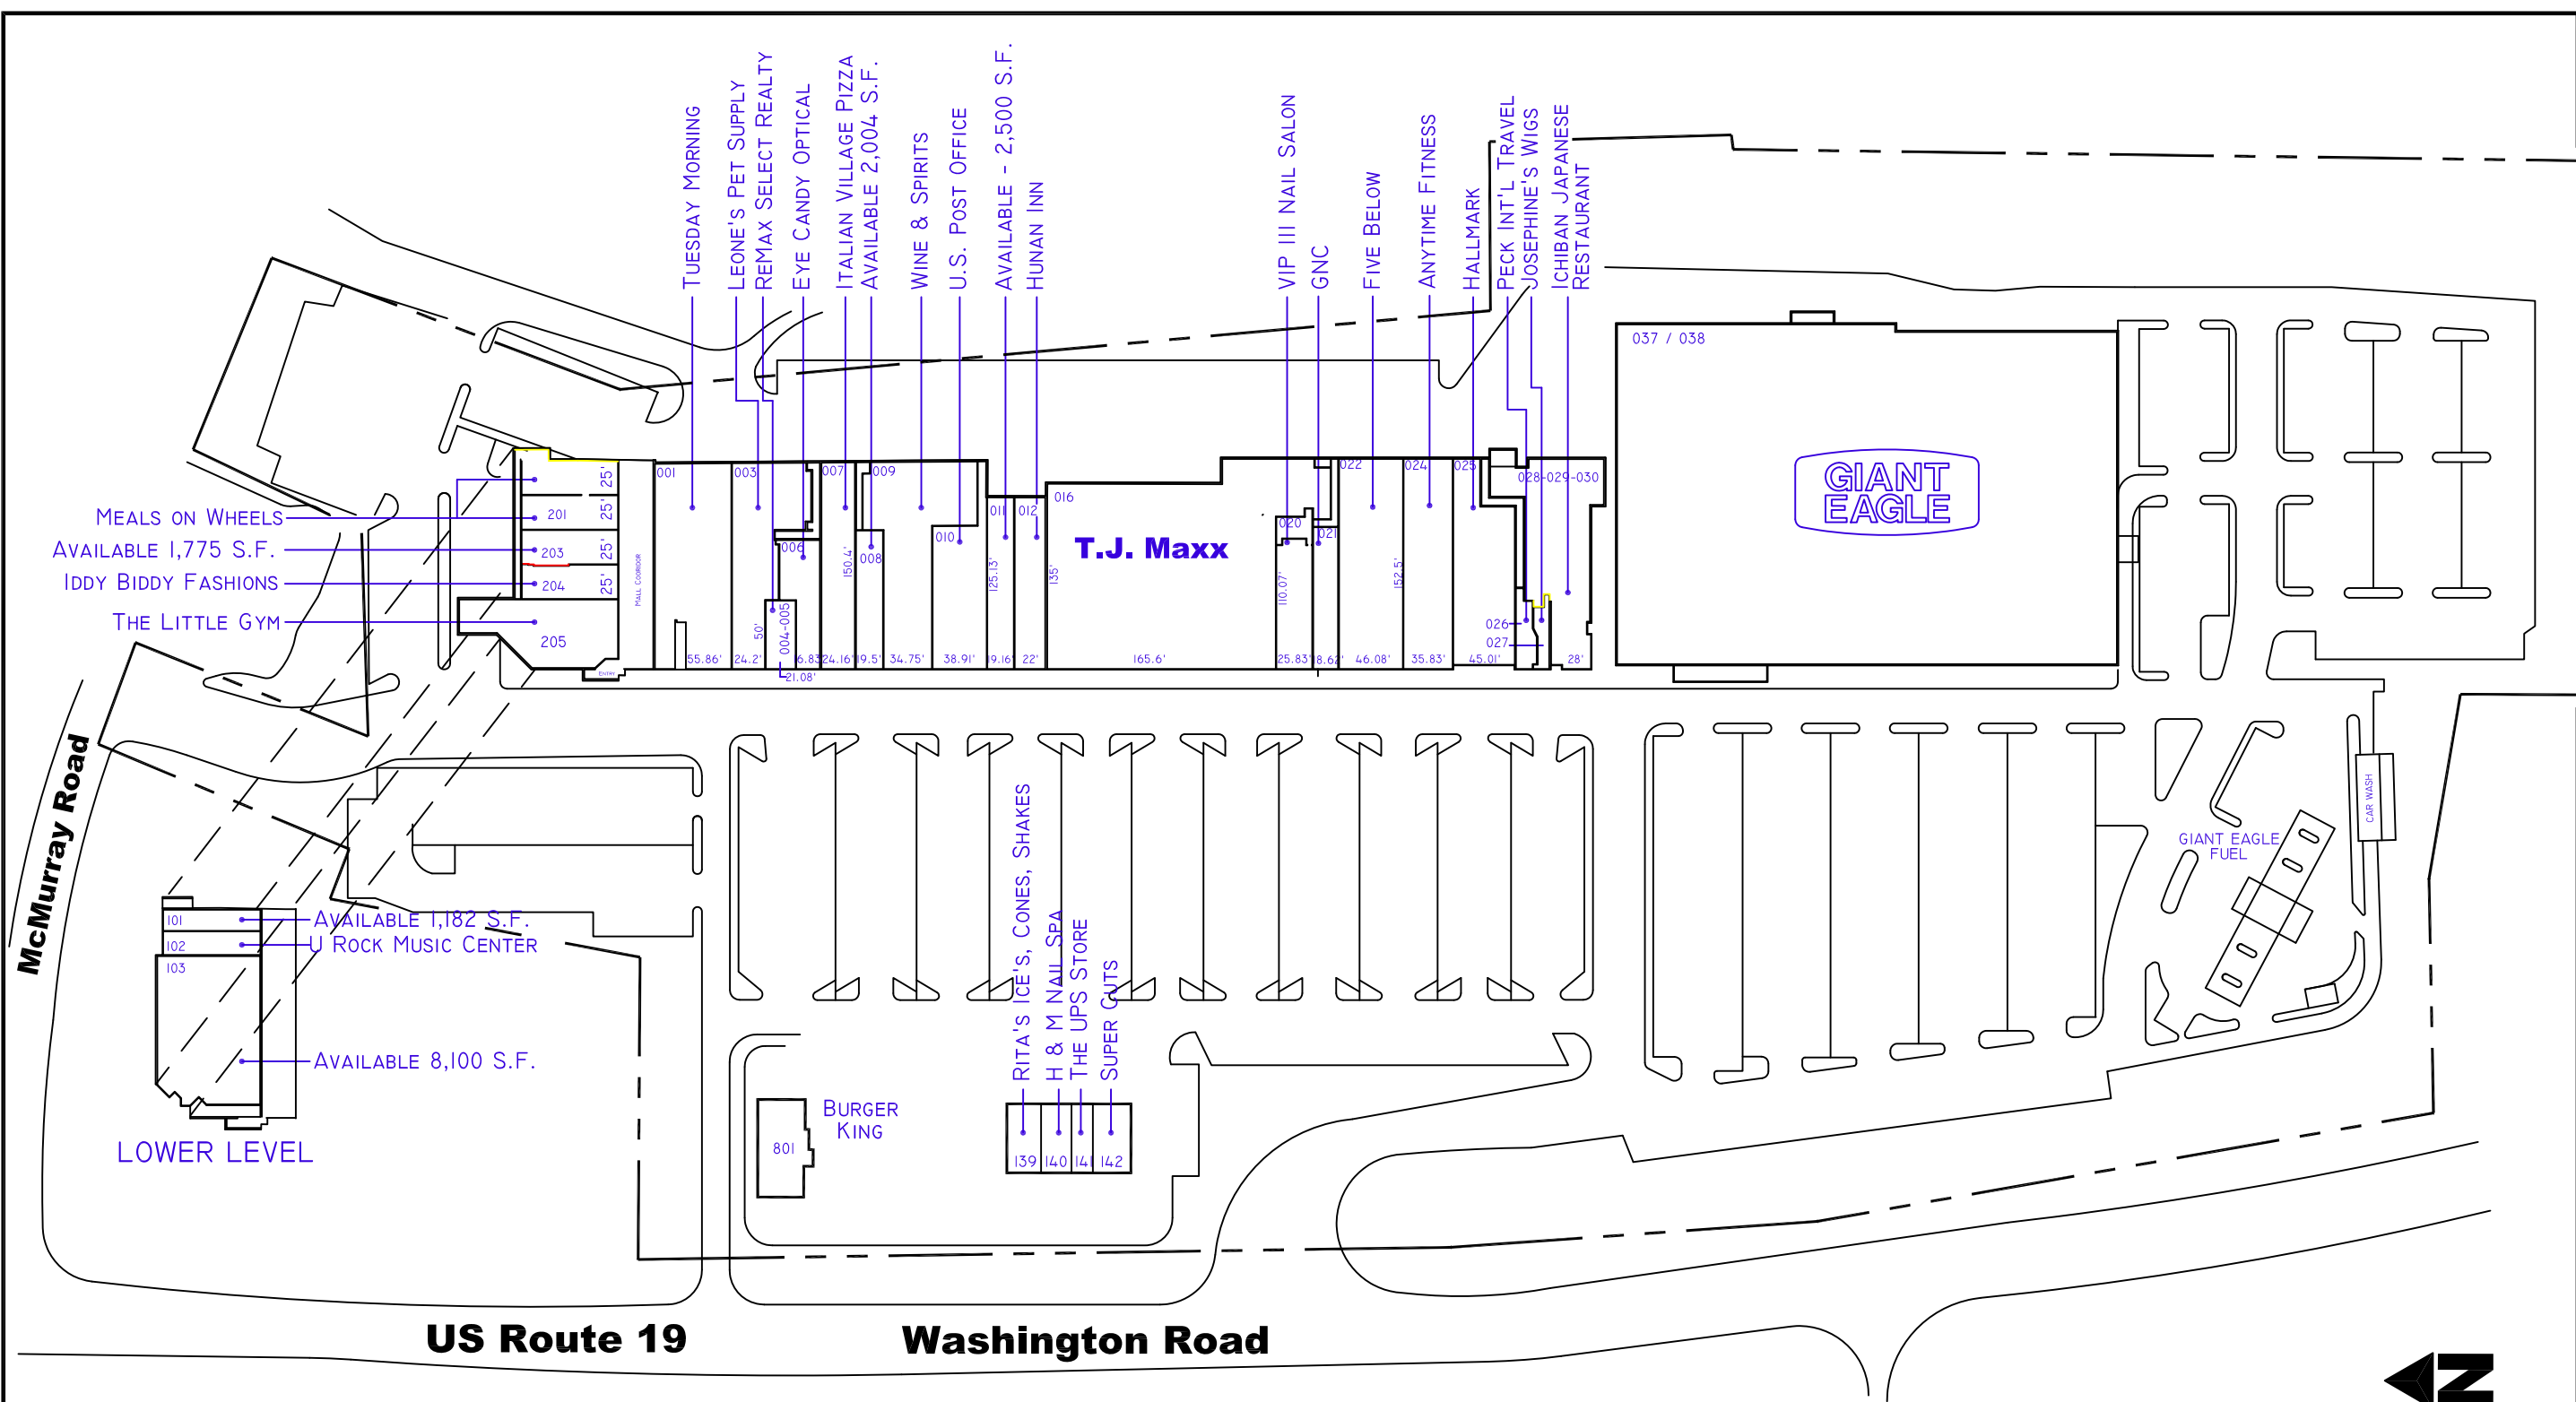

Zamagias Properties

The Times Building
336 Fourth Avenue
Pittsburgh, Pennsylvania 15222
(412) 391-7887

Donaldson's Crossroads

McMurray, Pennsylvania

MEALS ON WHEELS
AVAILABLE 1,775 S.F.
IDDY BIDDY FASHIONS
THE LITTLE GYM

101 AVAILABLE 1,182 S.F.
102 U Rock Music Center
103 AVAILABLE 8,100 S.F.

US Route 19

Washington Road